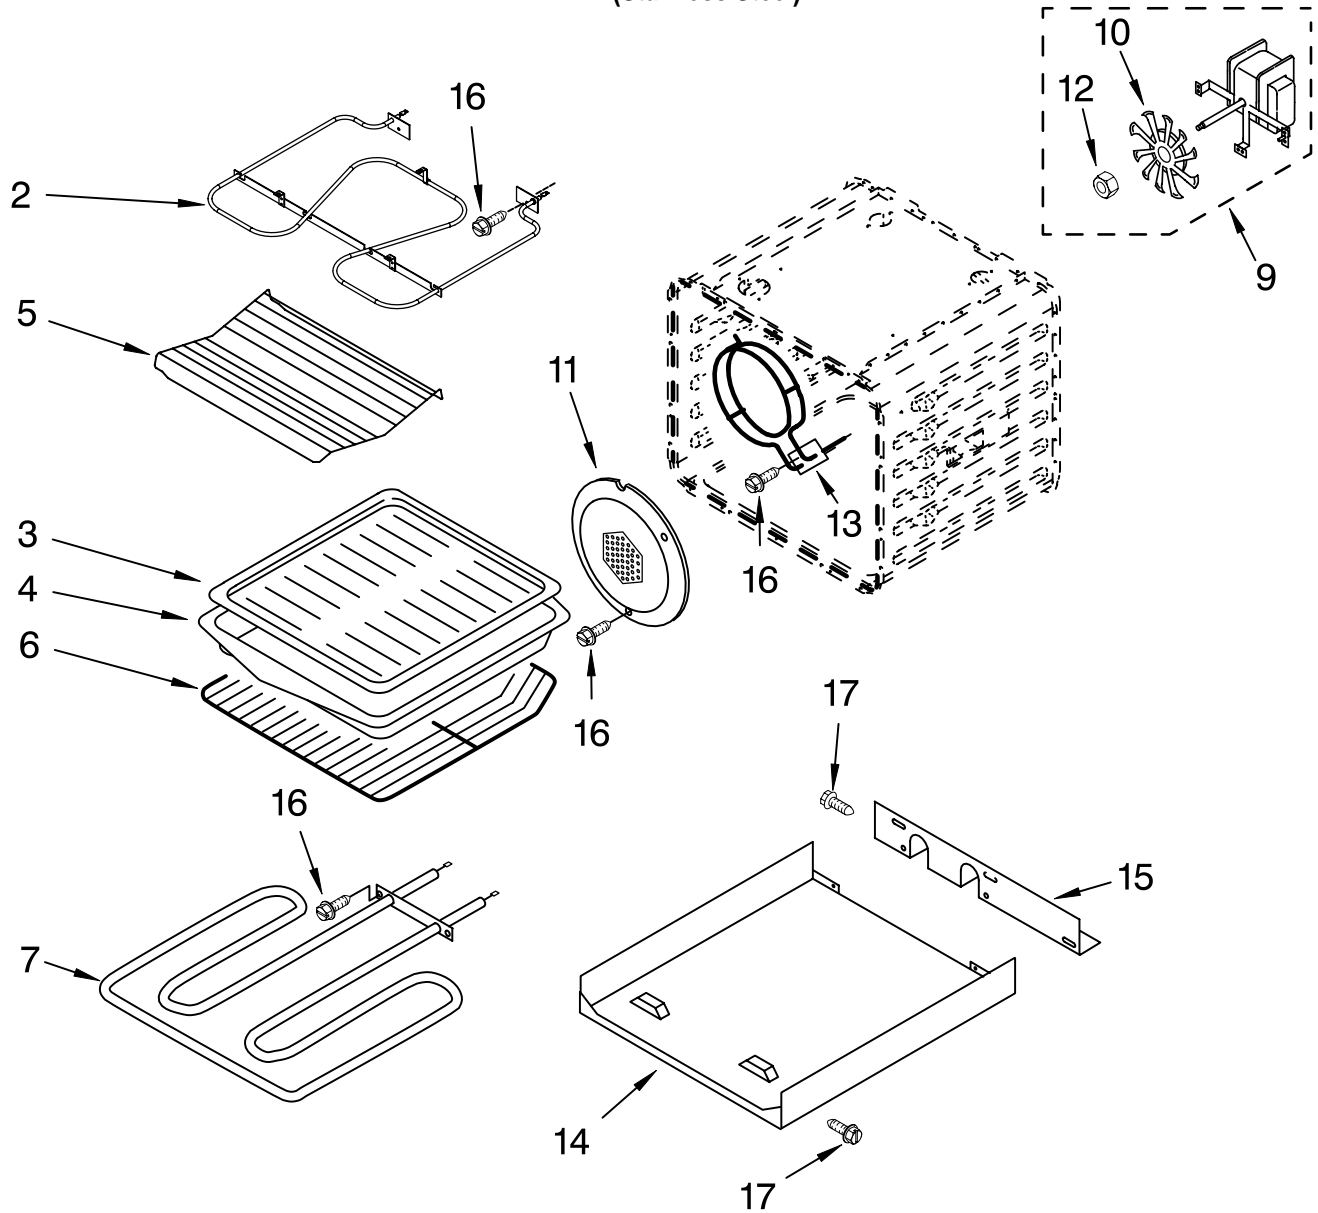

INTERNAL OVEN PARTS

For Model:KDRP462LSS07
(Stainless Steel)

Illus. No.	Part No.	DESCRIPTION
2	4456105	Element, Broil
	4449154	Screw
3	4457277	Grill, Broiler
4	4457276	Pan, Broiler
5	3181534	Rack, Roasting
6	8300796	Rack, Oven

Illus. No.	Part No.	DESCRIPTION
7	8300204	Element, Hidden Bake
9	4451583	Motor, Convection
10	4452226	Blade, Fan
11	4448418	Cover, Fan
12	4452227	Nut
13	4452157	Element, Convection

Illus. No.	Part No.	DESCRIPTION
14	8300799	Tray, Hidden Bake
15	8300800	Cover, Access
16	4449154	Screw, 8-32 x .440
17	4449809	Screw, 8-18 x 3/8

FOR ORDERING INFORMATION REFER TO PARTS PRICE LIST